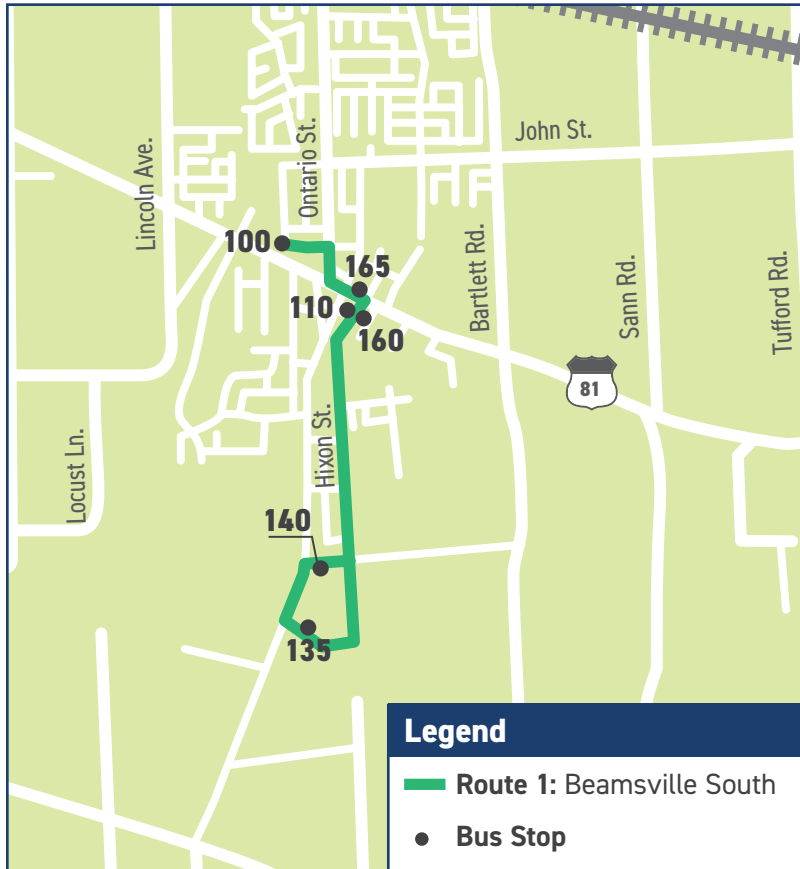

ROUTE 1: Beamsville South (effective April 1, 2019)

Weekday Service:

Route 1 operates south of the Fleming Centre, servicing the Albright centre, Beamsville Medical Centre, and the No Frills plaza.

ROUTE 1: Beamsville South

Transit Stop			Outbound	Inbound	Outbound	Inbound	Outbound	Inbound	Outbound	Inbound	Outbound	Inbound
100	Fleming Centre	5020 Serena Dr.	7:25 a.m.	7:44 a.m.	10:25 a.m.	10:44 a.m.	12:25 p.m.	12:44 p.m.	3:55 p.m.	4:14 p.m.	4:55 p.m.	5:14 p.m.
165	No Frills	4961 King St.	↓	7:38 a.m.	↓	10:38 a.m.	↓	12:38 p.m.	↓	4:08 p.m.	↓	5:08 p.m.
110/160	Hixon Parking/ Beamsville Medical Centre	4279 Hixon St.	7:28 a.m.	7:36 a.m.	10:28 a.m.	10:36 a.m.	12:28 p.m.	12:36 p.m.	3:58 p.m.	4:06 p.m.	4:58 p.m.	5:06 p.m.
135	Edelheim Rd.	corner by Valleyview	7:33 a.m.	↑	10:33 a.m.	↑	12:33 p.m.	↑	4:03 p.m.	↑	5:03 p.m.	↑
140	Hillside Dr. / Albright Centre	5050 Hillside Dr.	7:34 a.m.	↑	10:34 a.m.	↑	12:34 p.m.	↑	4:04 p.m.	↑	5:04 p.m.	↑

All routes leave from the Fleming Centre

Outbound:
away from Fleming

Inbound:
towards Fleming

905-563-2799 ext. 284
transit@lincoln.ca

lincoln.ca/transit
@TownofLincolnON