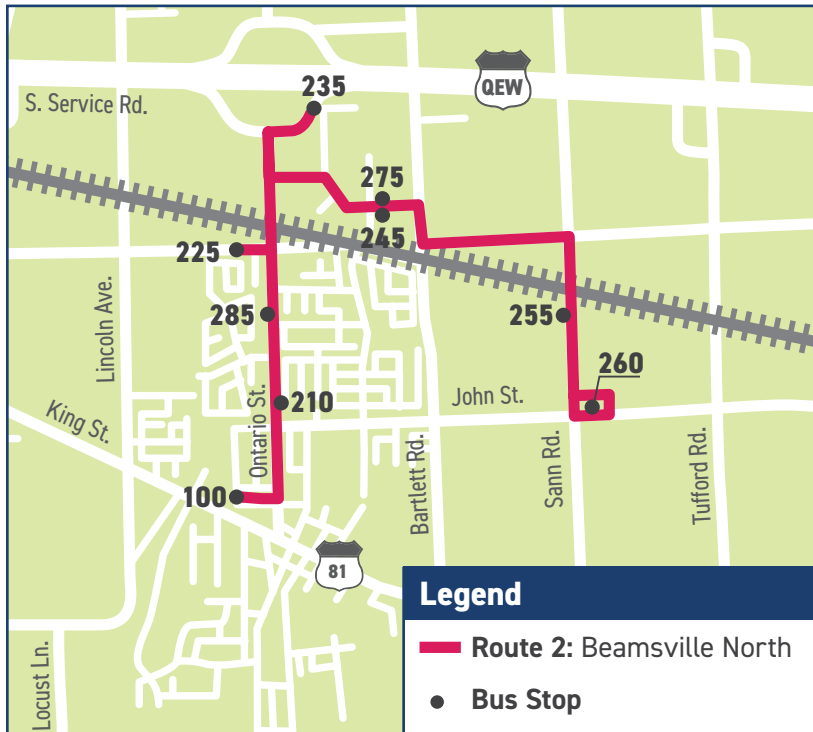

ROUTE 2: Beamsville North (effective April 1, 2019)

Weekday Service:

Route 2 operates north of the Fleming Centre, servicing the Lincoln Medical Centre, Sobeys plaza, GO bus, Industrial centre, and the Golden Horseshoe Estates.

ROUTE 2: Beamsville North

Transit Stop			Outbound	Inbound	Outbound	Inbound	Outbound	Inbound	Outbound	Inbound		
100	Fleming Centre	5020 Serena Dr.	7:45 a.m.	8:18 a.m.	10:45 a.m.	11:18 a.m.	12:45 p.m.	1:18 p.m.	4:15 p.m.	4:48 p.m.	5:15 p.m.	5:48 p.m.
210	Lincoln Medical Centre	4413 Ontario St.	7:48 a.m.	↑	10:48 a.m.	↑	12:48 p.m.	↑	4:18 p.m.	↑	5:18 p.m.	↑
285	Academy Plaza	4520 Ontario St.	↓	8:16 a.m.	↓	11:16 a.m.	↓	1:16 p.m.	↓	4:46 p.m.	↓	5:46 p.m.
225	Sobeys	4610 Ontario St.	7:52 a.m.	8:14 a.m.	10:52 a.m.	11:14 a.m.	12:52 p.m.	1:14 p.m.	4:22 p.m.	4:44 p.m.	5:22 p.m.	5:44 p.m.
235	GO Stop	Ontario St. / QEW	7:55 a.m.	8:10 a.m.	10:55 a.m.	11:10 a.m.	12:55 p.m.	1:10 p.m.	4:25 p.m.	4:40 p.m.	5:25 p.m.	5:40 p.m.
245/275	Union Rd.	4839 Union Rd.	7:58 a.m.	8:07 a.m.	10:58 a.m.	11:07 a.m.	12:58 p.m.	1:07 p.m.	4:28 p.m.	4:37 p.m.	5:28 p.m.	5:37 p.m.
255	Golden Horseshoe Estates (Rebecca St.)	John St. / Jeremy St.	8:00 a.m.	↑	11:00 a.m.	↑	1:00 p.m.	↑	4:30 p.m.	↑	5:30 p.m.	↑
260	Golden Horseshoe Estates (John St.)	Rebecca St. / Sann St.	8:01 a.m.	↑	11:01 a.m.	↑	1:01 p.m.	↑	4:31 p.m.	↑	5:31 p.m.	↑

All routes leave from the Fleming Centre

Outbound:
away from Fleming

Inbound:
towards Fleming

Cancellation of Service

Forecasted weather:

Determined no later than 6:30 a.m. and reassessed by 11:30 a.m. to determine if afternoon service will resume.